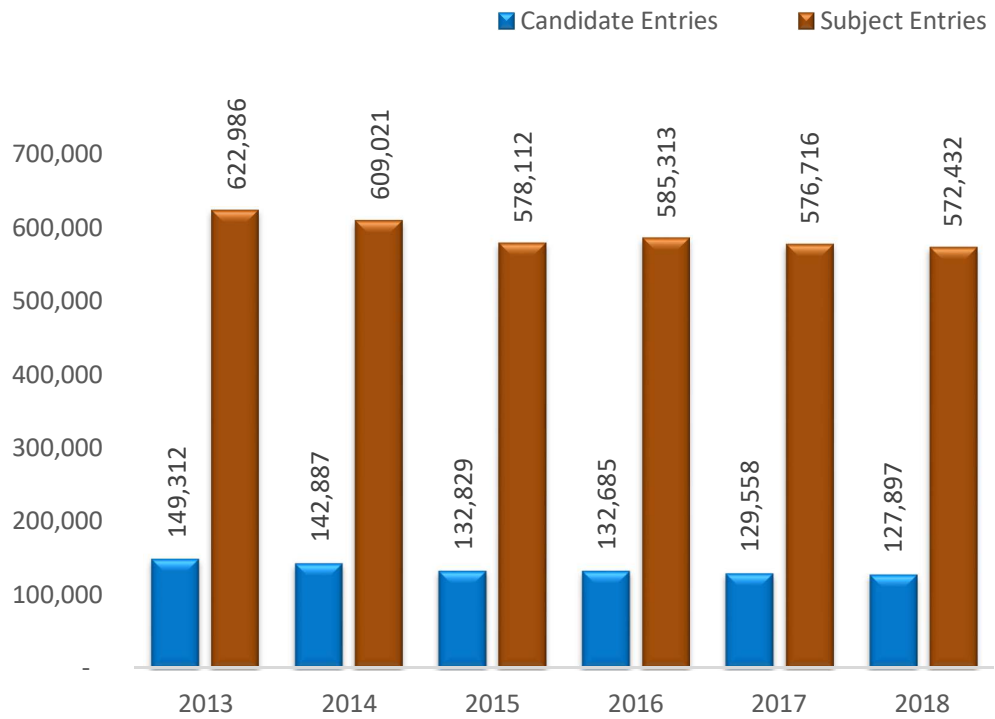

CSEC MAY/JUNE SITTING: REGIONAL ENTRIES 2013 - 2018

CSEC MAY/JUNE SITTING: TOTAL CANDIDATE ENTRIES BY GENDER 2018